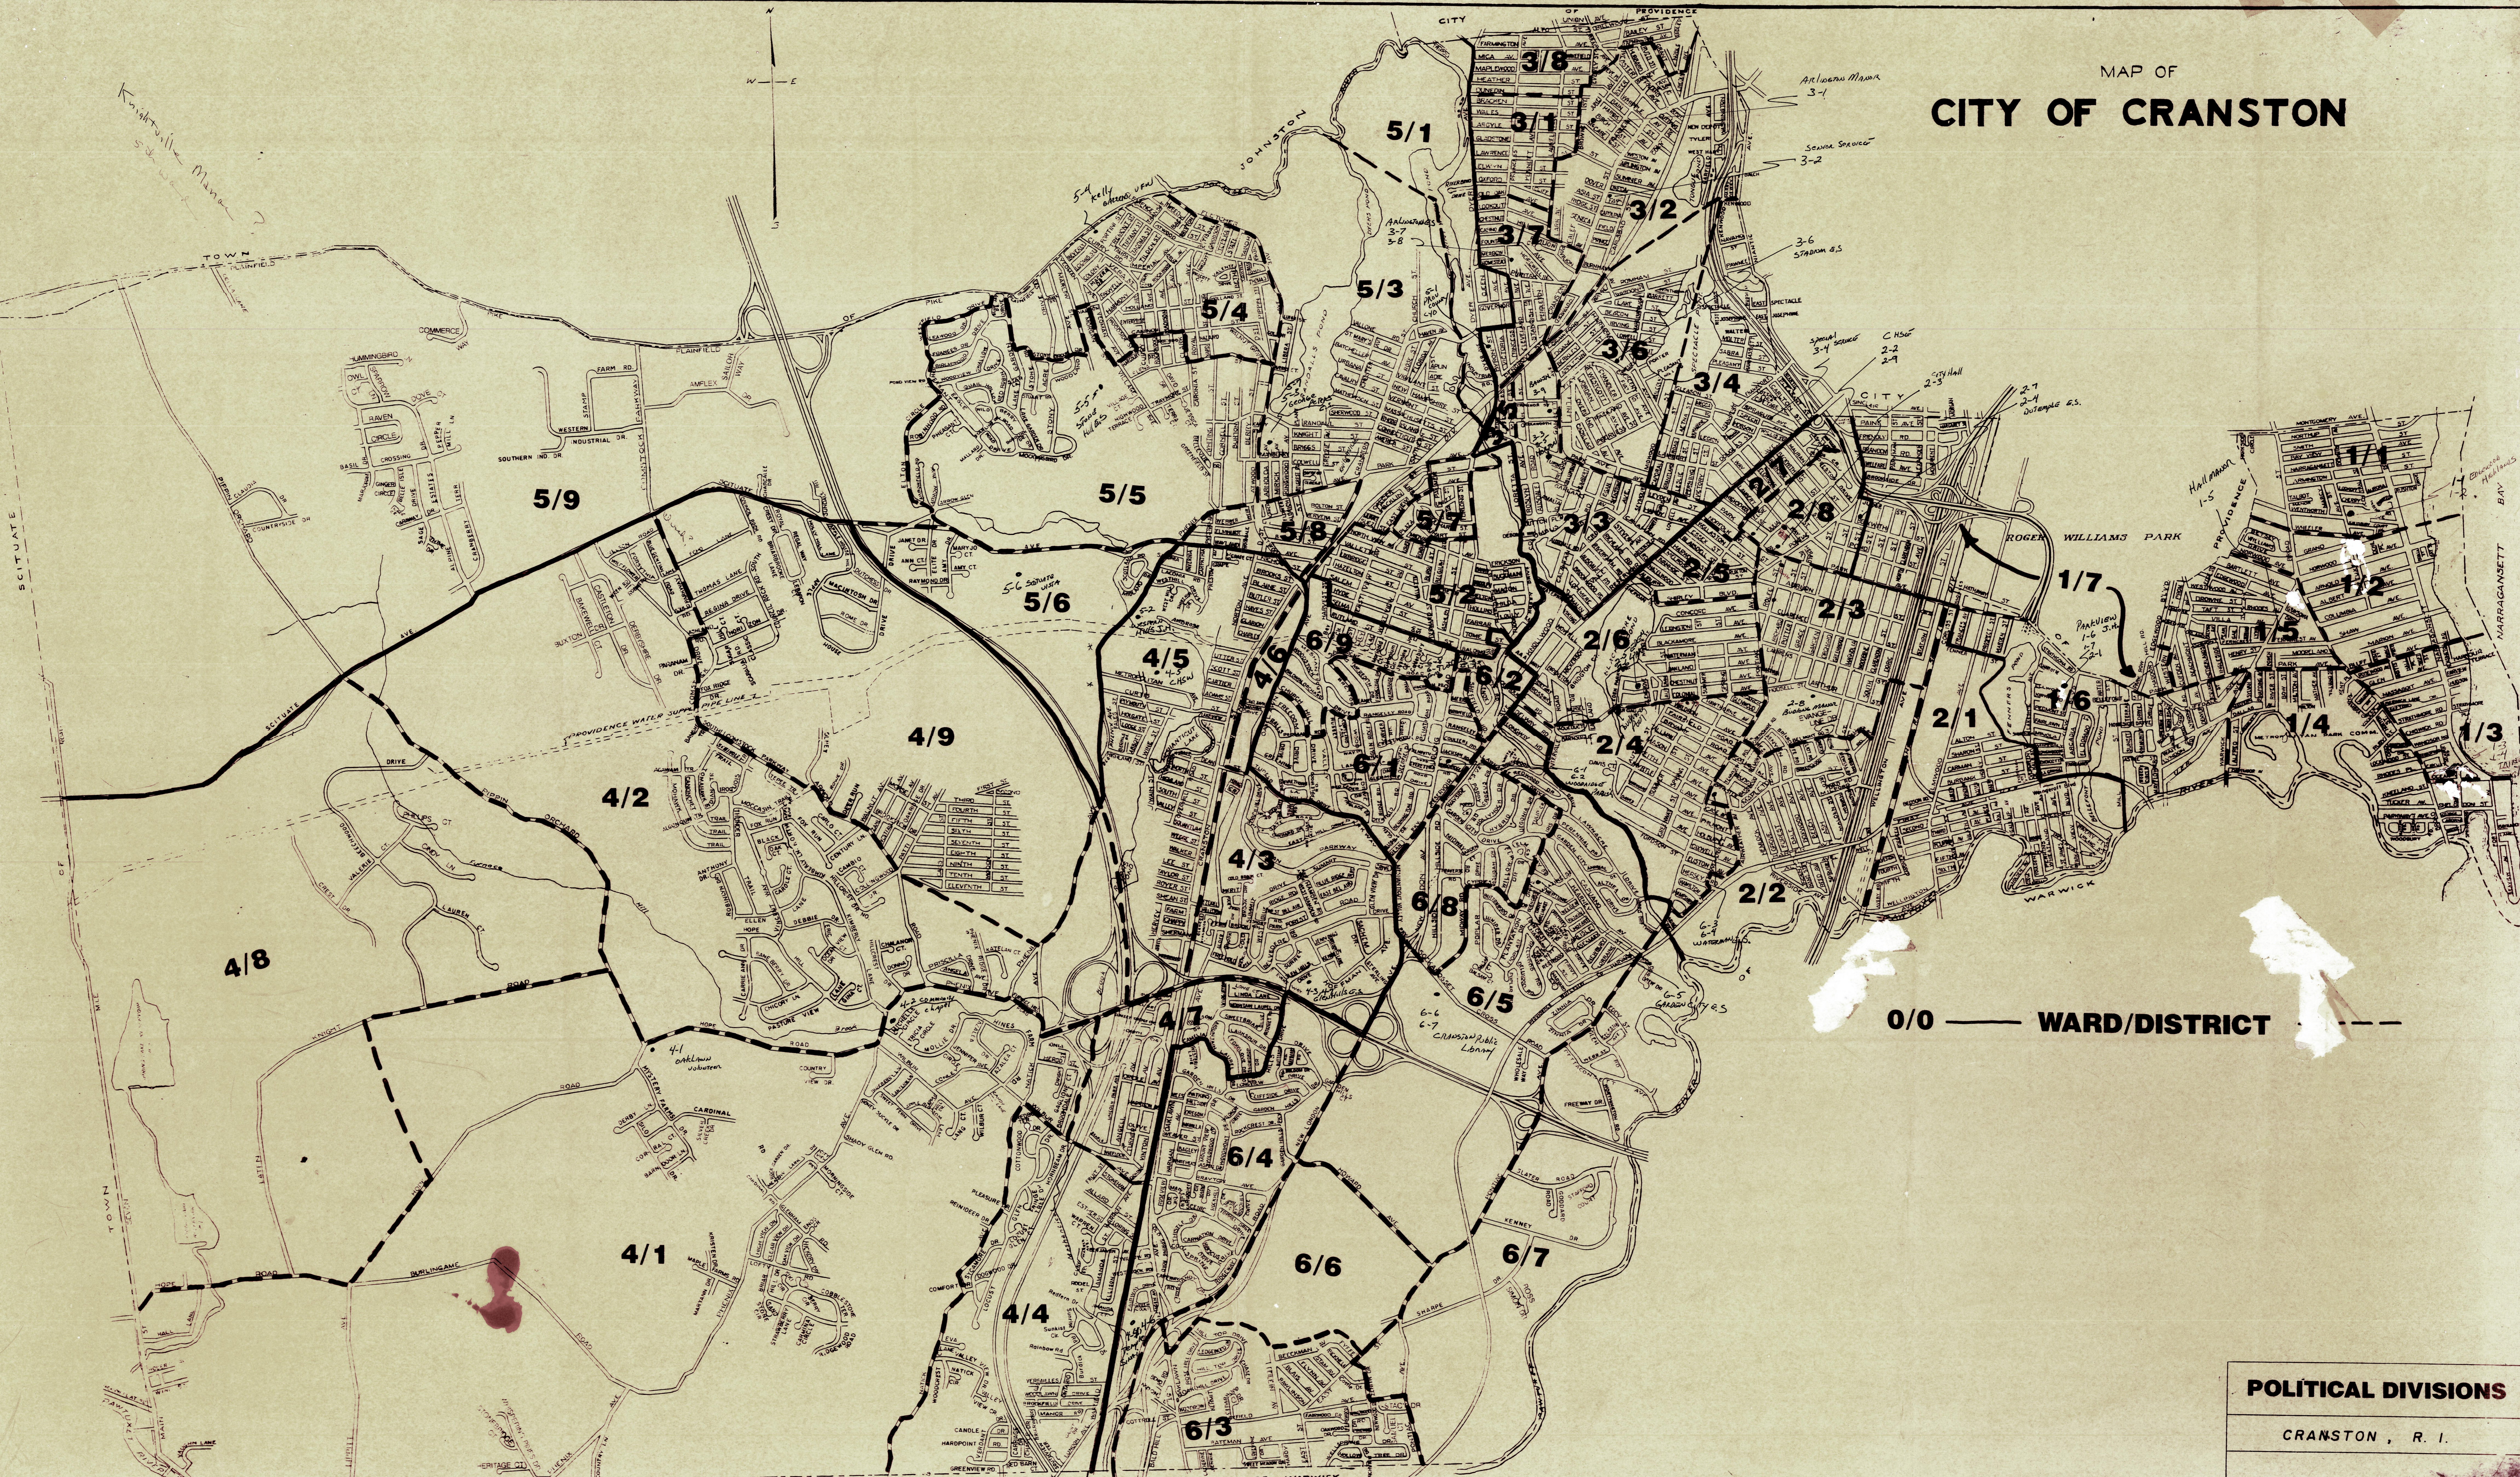

MAP OF
CITY OF CRANSTON

0/0 — WARD/DISTRICT —

POLITICAL DIVISIONS

CRANSTON, R. I.

1992 WARD/DISTRICT LINES

SCALE 1" = 1000' DRAWN BY: _____
DATE: 1990 CHECKED BY: _____